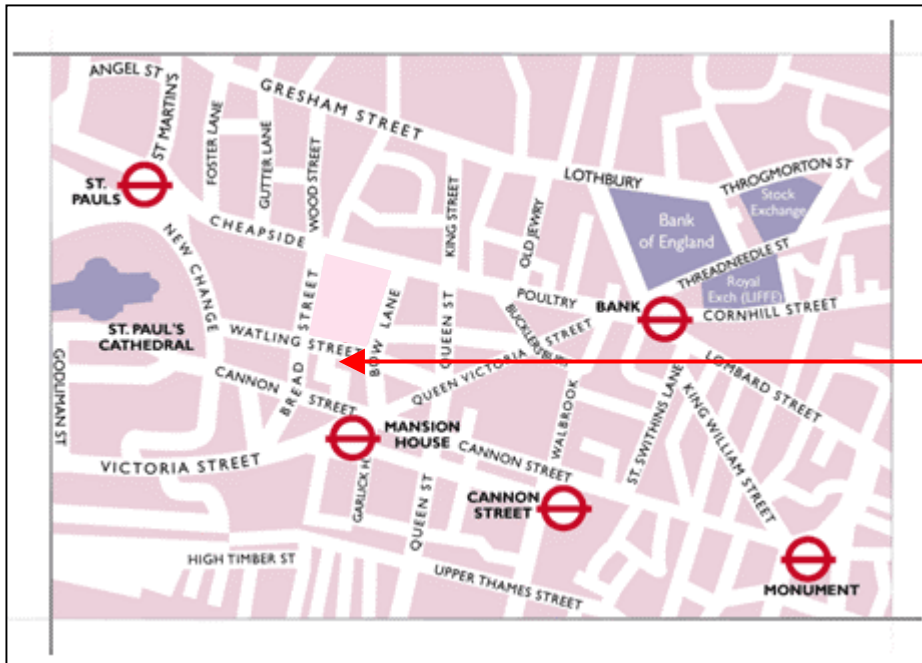

PRINCIPAL

Investment Management Limited

Nearest underground stations are Bank on Central/Northern/Waterloo/City lines or Mansion House on District & Circle line.
Principal offices are on Watling Street which intersects Bow Lane. **Principal Reception is located on the First Floor of the building.**